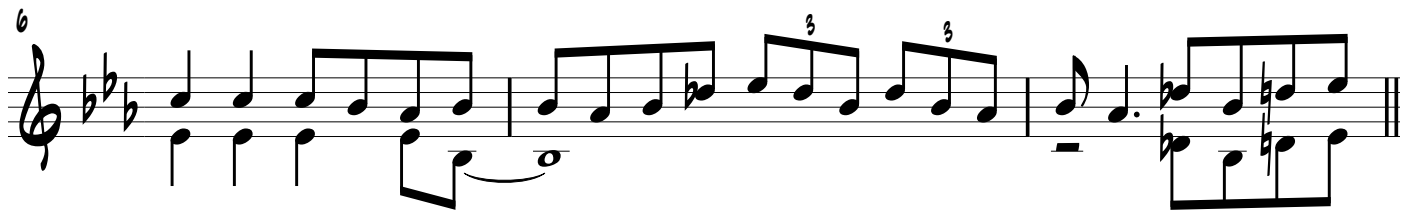

# JINGLE BELL ROCK BANDA

ARR. ENEA TONETTI

COMPOSER

21 F-7 Bb7 F-7 Bb7 F-7 Bb7  
 DAN - CING AND PRAN - CING IN JIN - GLE BELL SQUARE IN THE FRO - STY AIR

24 Eb Ab A-7b5 Eb/Bb  
 WHAT A BRIGHT TIME IT'S THE RIGHT TIME TO ROCK THE NIGHT A - WAY

28 Eb C-7 F7 Bb7  
 JIN - GLE BELLS TIME IS A SWELL TIME TO GO GLI - DING IN A

32 Eb  
 ONE HORSE SLE - IGH GIO - DY UP JIN - GLE HORSE PICK UP YOUR FEET

35 Eb/Db C7 F-7  
 JIN - GLE A - ROUND THE CLOCK MIX AND A - MIN - GLE IN THE

38 F-7b5 F7 Bb7 Eb  
 JIN - GLING FEET, THAT'S THE JIN - GLE BELL ROCK!

41 F D7/F# G-7  
 (Musical notation)

45 G-7 C7 G-7 C7 G-7 C7  
 (Musical notation)

48 F Bb B-7b5 F

52 D-7 G7 C7

56 F

GID - DY UP JIN - GLE HORSE PICK UP YOUR FEET